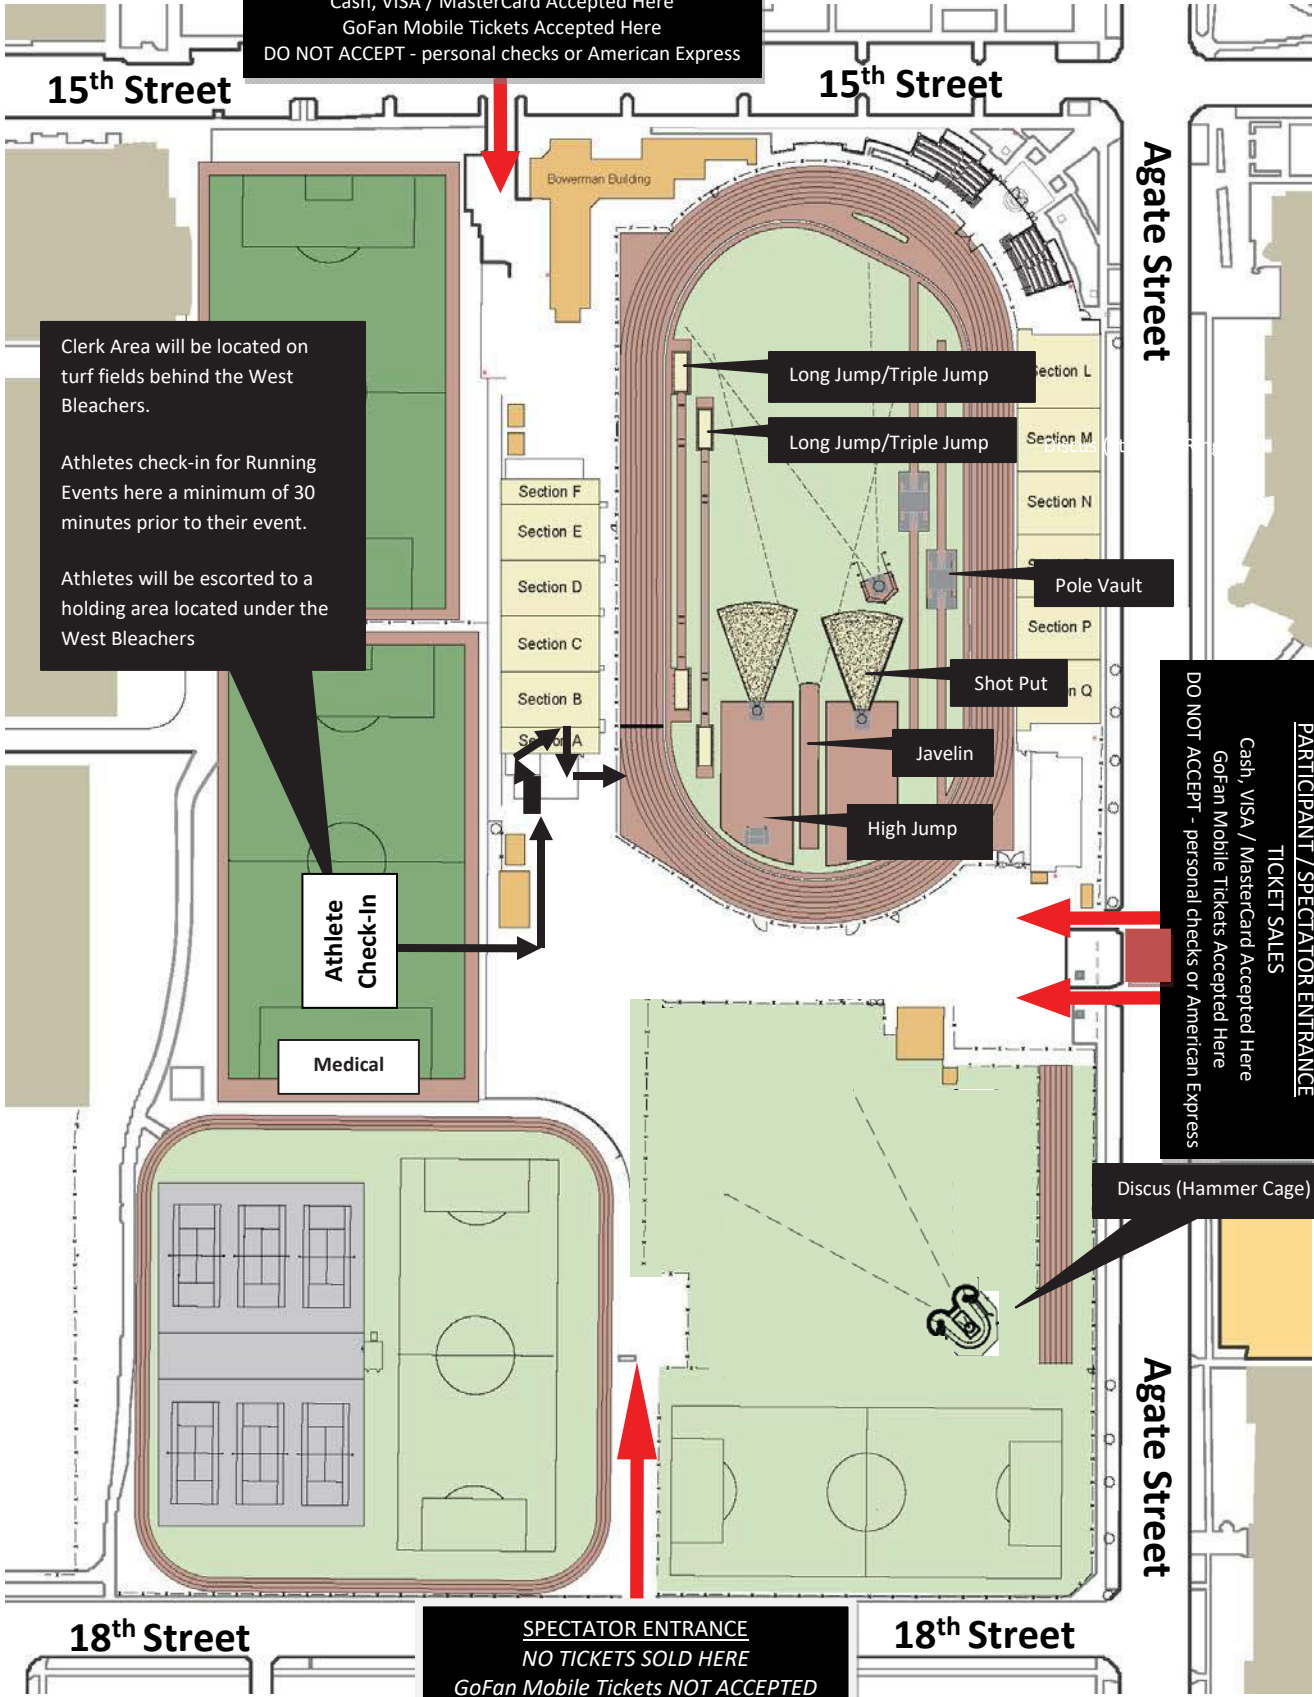

Clerk Area will be located on turf fields behind the West Bleachers.

Athletes check-in for Running Events here a minimum of 30 minutes prior to their event.

Athletes will be escorted to a holding area located under the West Bleachers