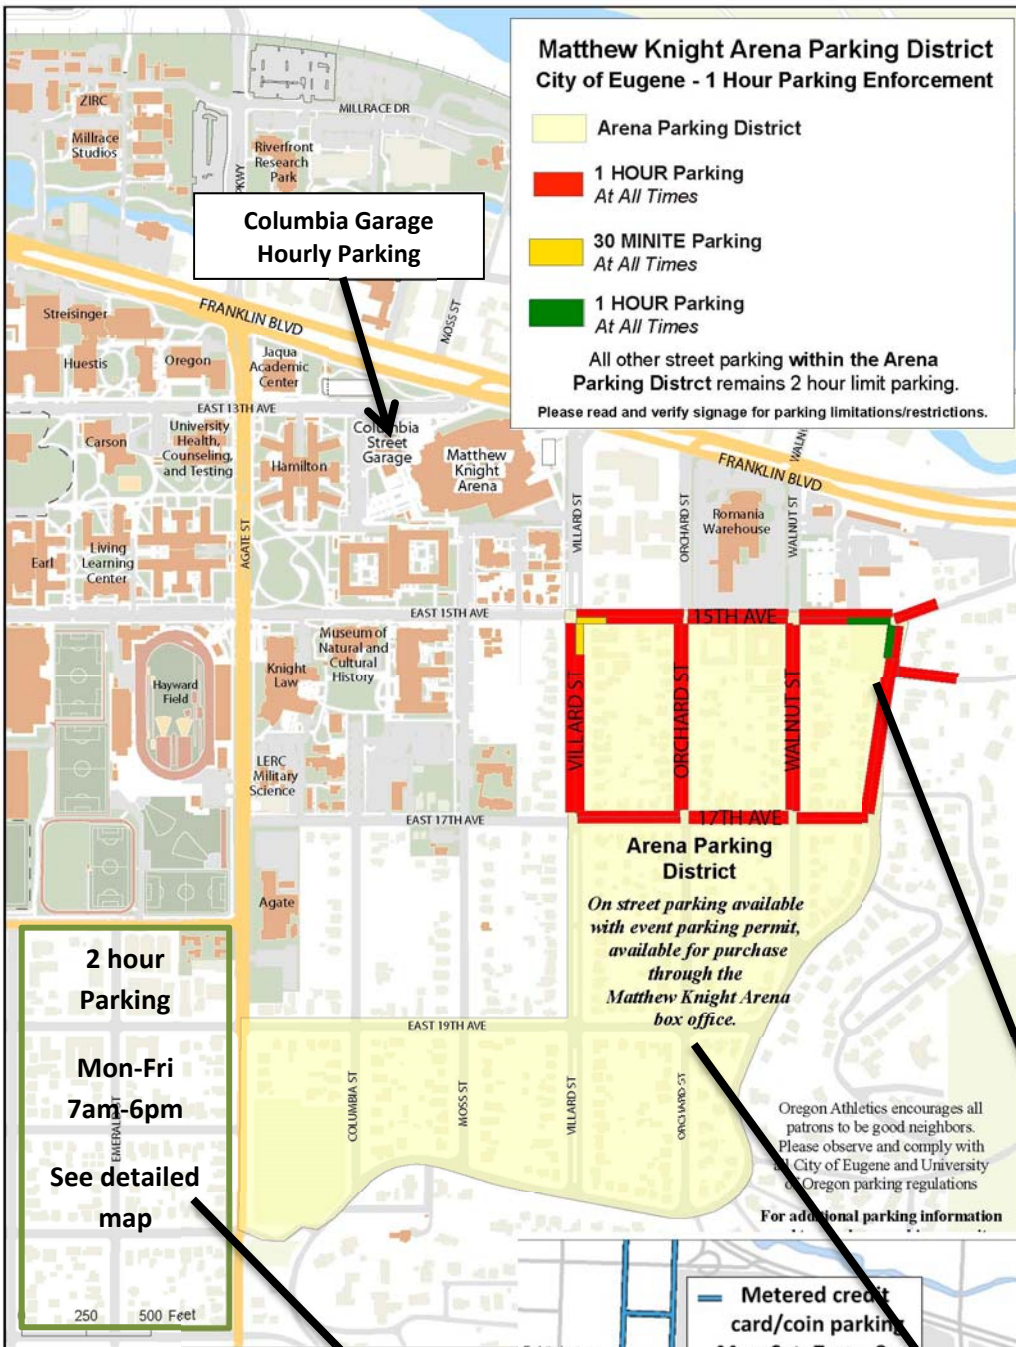

University of Oregon Neighborhood Parking Overview

1. **Columbia Garage**
2. ❖ Monday – Friday 6am-6pm
     $2/ hour 5+hours / $12
   - ❖ Monday – Friday 6pm-11pm
     $1 / hour 5+hours / $8
   - ❖ Saturday – Sunday 6am-8pm
     $1 / hour 5+hours / $8
3. *No overnight parking in the garage.*

1. **Metered Parking**
2. ❖ University meters –
     $2 / hour
   - ❖ City of Eugene meters
     $1.80 / hour

1. **ADA Parking**
2. *Spaces are first-come-first-serve with appropriate license plate or hang tag.*
3. ❖ Some spaces located on Columbia Street and inside the parking garage.
   - ❖ Some spaces located on 15th Avenue west of Agate.
   - ❖ Some spaces located on Agate.