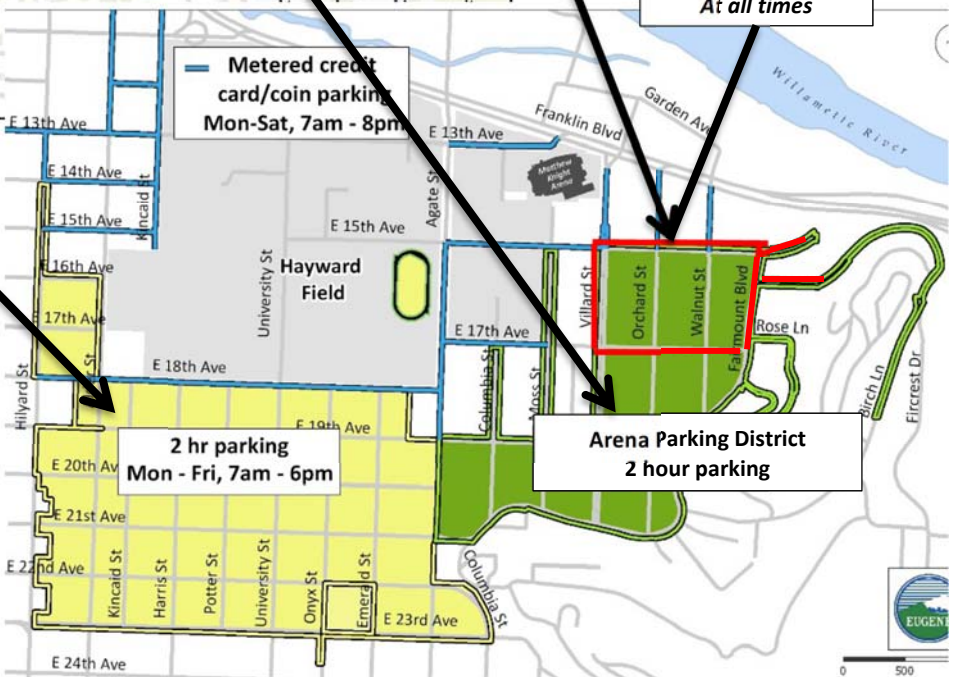

1. **OSAA Shuttle**
2. ❖ FREE to participating teams and spectators.
   - ❖ Pick-Up at South Gate Autzen
   - ❖ Drop-Off Agate Street Spectator Gate
   - ❖ Operates on 1/2 hour intervals
   - ❖ Hours of Operation
     Thursday, 9am – 7:30pm
     Friday, 8am – 10:30pm
     Saturday, 8am – 6:30pm